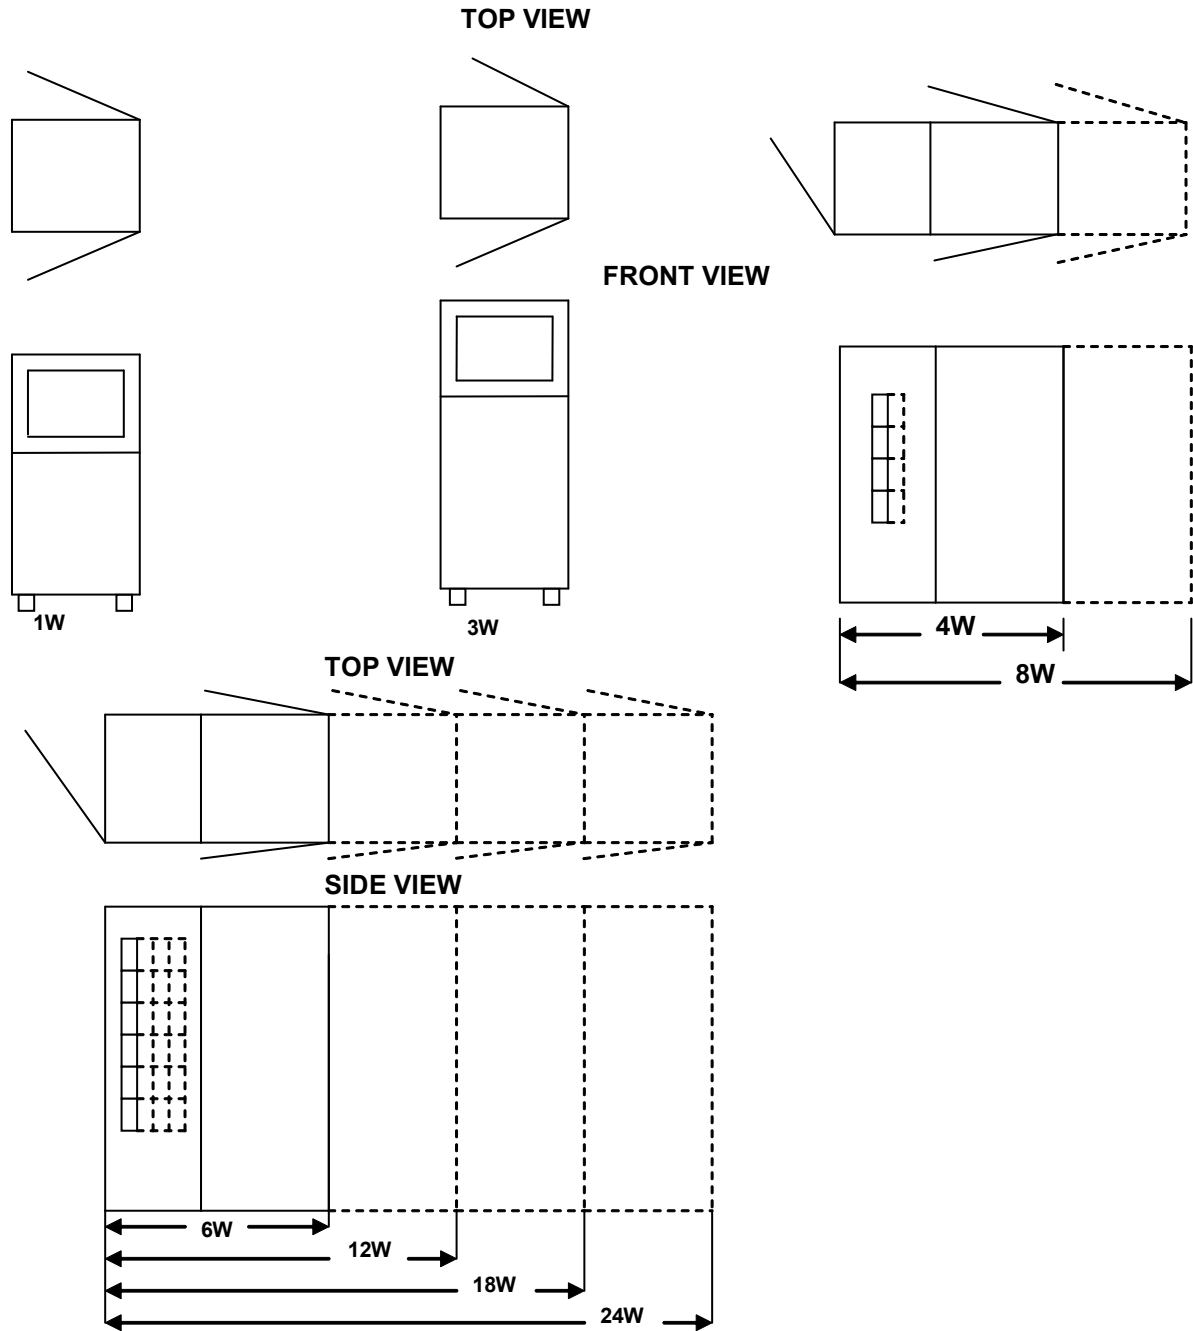

**CONTROLLED POWER COMPANY
SERIES 2400**

Water Cooled Modular (Non-Removable Modules)

Cabinet 1W=28" wide x 54" high x 39" deep
 Cabinet 3W=28" wide x 75" high x 39" deep
 Cabinet 4W=39" wide x 60" high x 48" deep
 Cabinet 6W=39" wide x 81" high x 52" deep

Note1: Allow 34" for front and side door swings

Cabinet 8W=39" wide x 60" high x 78" deep
 Cabinet 12W=39" wide x 81" high x 80" deep
 Cabinet 18W=39" wide x 81" high x 107" deep
 Cabinet 24W=39" wide x 81" high x 135" deep

Note2: Consult factory for detailed dimensions