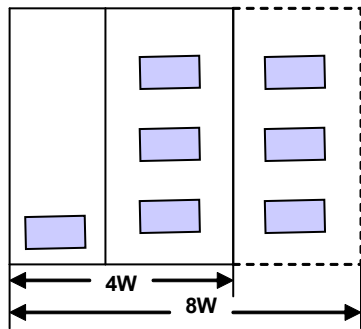

CONTROLLED POWER COMPANY

SERIES 50

Air and Water Cooled Secondary SCR

TOP VIEW

SIDE VIEW

TOP VIEW

SIDE VIEW

12W

FRONT VIEW

23W

TOP VIEW

23W

Cabinet 4W=39" wide x 60" high x 48" deep
 Cabinet 12W=39" wide x 81" high x 80" deep
Note1: Allow 37" for maximum door swings

Cabinet 8W=39" wide x 60" high x 78" deep
 Cabinet 23W=44" wide x 81" high x 120" deep
Note2: Consult factory for detailed dimensions